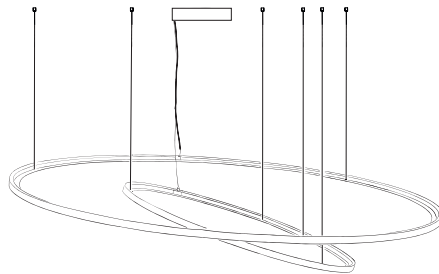

# framed suspension lamp circle suitable as up light or down light

The Framed collection, designed by Jacco Maris, is a collection of basic geometric shapes made of hot rolled steel profiles. The lighting system is integrated in the steel frame. These light circles displayed by this design emphasize the interior architecture in a unique way. They create a light spectacle against wall, ceiling, floor or table. The robust steel frame gives this collection a high functionality and multiple possibilities in terms of shape and scale.

## Dimensions

- Ø 50cm
- Ø 70cm
- Ø 100cm
- Ø 135cm
- Ø 170cm

standard version

optional round driver box