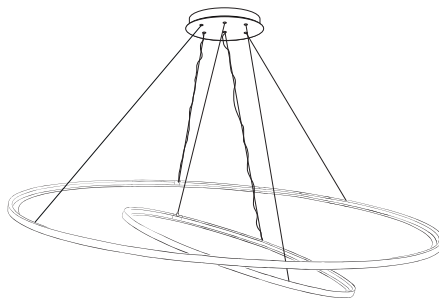

# framed suspension lamp circle suitable as up light or down light

The Framed collection, designed by Jacco Maris, is a collection of basic geometric shapes made of hot rolled steel profiles. The lighting system is integrated in the steel frame. These light circles displayed by this design emphasize the interior architecture in a unique way. They create a light spectacle against wall, ceiling, floor or table. The robust steel frame gives this collection a high functionality and multiple possibilities in terms of shape and scale.

## Dimensions

- Ø 50cm
- Ø 70cm
- Ø 100cm
- Ø 135cm
- Ø 170cm

standard version

optional round driver box